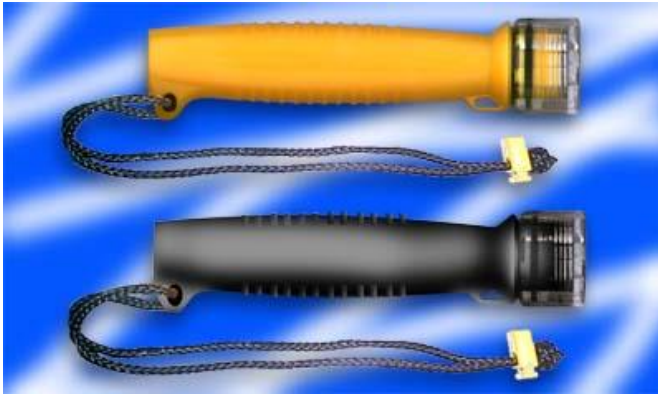

Lasermate Professional Scuba Red Laser Pointer (Plastic) for 50 meters or 150 feet Underwater Applications

Part No. SL6505Y (Yellow) | SL6505B (Black)

Features

- Waterproof to 50 meters or 150 feet underwater!
- Ideal Scuba-Diving Signaling & Intercommunicating Tool
- Perfect Underwater Features & Locations Pointer
- Important Underwater Safety & Security Device
- Interact with marine life without disturbing the natural food chain (fish may follow the beam).
- Draw marine life out of coves for underwater viewing and photography
- High quality plastic construction; yellow and black colors are available.
- Convenient wrist strap.
- Twist On and Off for easy operation.
- Handy and easy to travel.

Specifications

- **Wavelength:** 650nm
- **Output Power:** <5mW
- **Laser Class:** Class IIIa
- **Battery:** AA Size Battery x 2pcs
- **Dimension:** 135mm (L) x 32mm (D)

Additional Notes

- [Warning] Laser radiation is harmful. Please avoid direct eye exposure.
- Never aim or shine a laser pointer at anyone.
- Do not purchase laser pointers for children.
- Specifications are subject to change without notice.