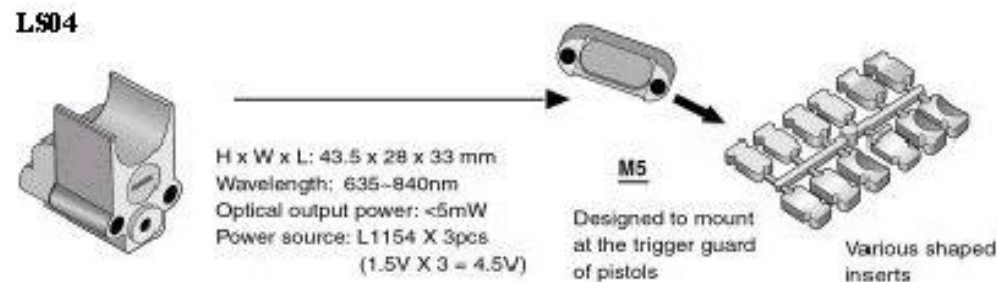

LS04-NO-M5 Laser Sight for Aiming

Features

- Designed to mount at the trigger guard of pistols
- Universal mount
- On-off switch

Specifications

- **Size:** 43.5mm (H) x 28mm (W) x 33mm (L)
- **Wavelength:** 645+/-nm
- **Optical output power:** 2.0~3.0mW
- **Laser Class:** IIIa
- **Power source:** L1154 x 3pcs (1.5V x 3)
- **On-Off switch**
- **Universal Mount (M5 Mount)**

Switch and Mount

Special and Sophisticated design with On-Off switch and to mount on to the trigger guard of pistol. Innovative mechanism for easy battery replacement. This laser sight works for most types of pistols including Glock (all model), Gov't Model 1911 Frames (all mark), HI Power Frames (all mark), HK USP, Makarov. 380, Ruger P Series, Sig 220/226/228, Smith & Wesson (round trigger guard, square trigger guard & sigma series), Takarev 213, Taurus 92 except for Beretta pistol. Please refer to Table 1.