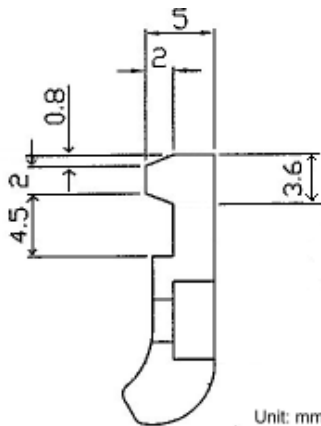

Mechanical Outline of standard M4 mount for Tactical Slide

M4 Mount Side View

Notes: Please check the tactical slide of your pistol before ordering LS03 laser sights. Standard M4 mounts do not fit S&W 40 series.

Lasermate Group, Inc.

19608 Camino De Rosa, Walnut, CA 91789, USA

Tel: (909)718-0999 | Fax: (909)718-0998 | E-mail: info@lasermate.com | URL: <http://www.lasermate.com>